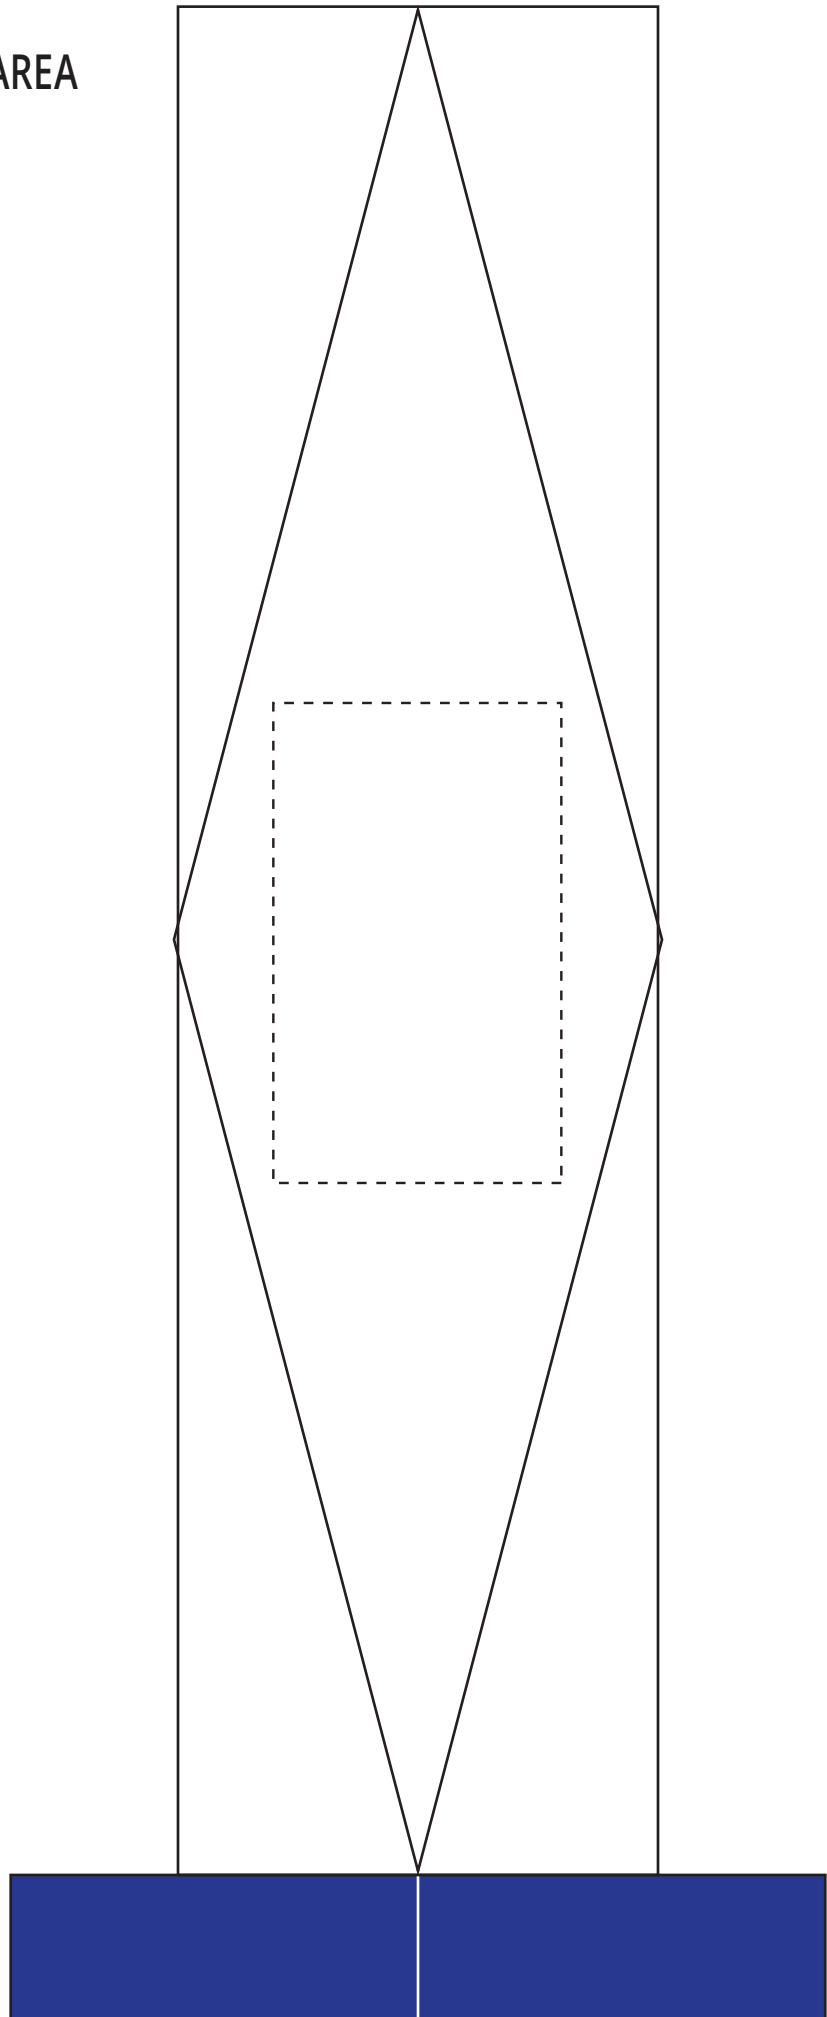

#4031 BACK ETCHED

MAXIMUM ETCHING AREA  
2.5"H X 1.5"W

#4031K BACK ETCHED

MAXIMUM ETCHING AREA  
2.5"H X 1.5"W

#4031R BACK ETCHED

MAXIMUM ETCHING AREA  
2.5"H X 1.5"W

#4031B BACK ETCHED

MAXIMUM ETCHING AREA  
2.5"H X 1.5"W

#4031C BACK ETCHED

MAXIMUM ETCHING AREA  
2.5"H X 1.5"W