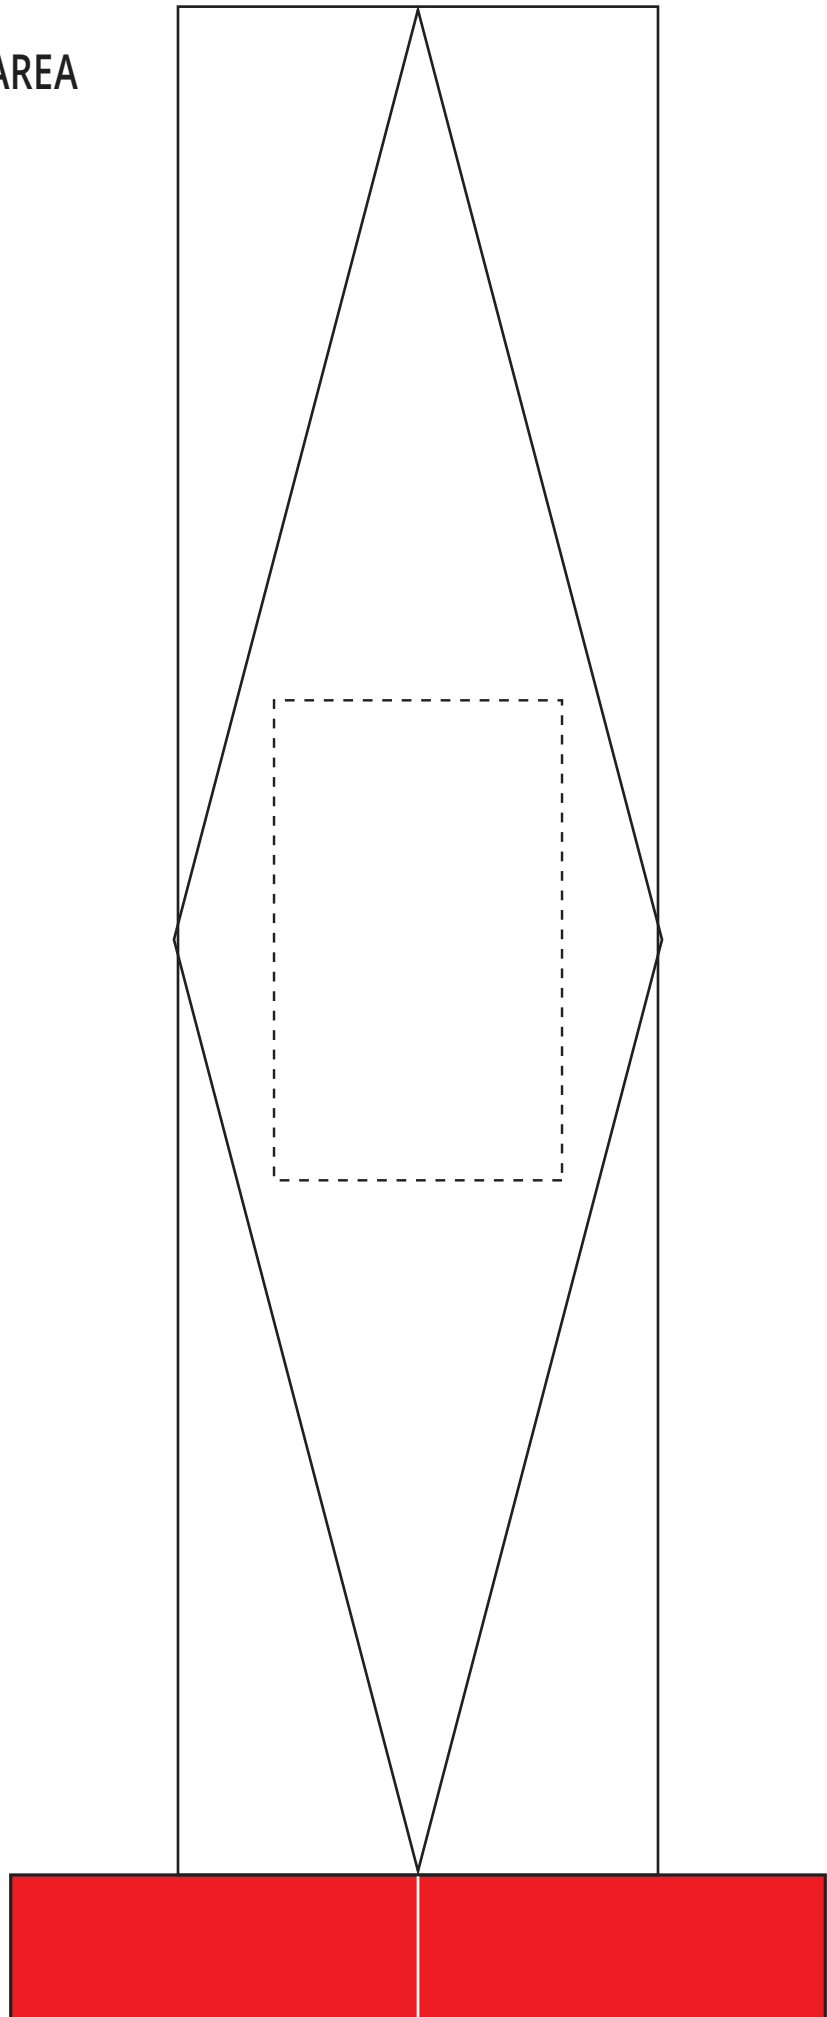

#4031 BACK ETCHED

MAXIMUM ETCHING AREA  
2.5"H X 1.5"W

#4031K BACK ETCHED

MAXIMUM ETCHING AREA  
2.5"H X 1.5"W

#4031R BACK ETCHED

MAXIMUM ETCHING AREA  
2.5"H X 1.5"W

#4031B BACK ETCHED

MAXIMUM ETCHING AREA  
2.5"H X 1.5"W

#4031C BACK ETCHED

MAXIMUM ETCHING AREA  
2.5"H X 1.5"W